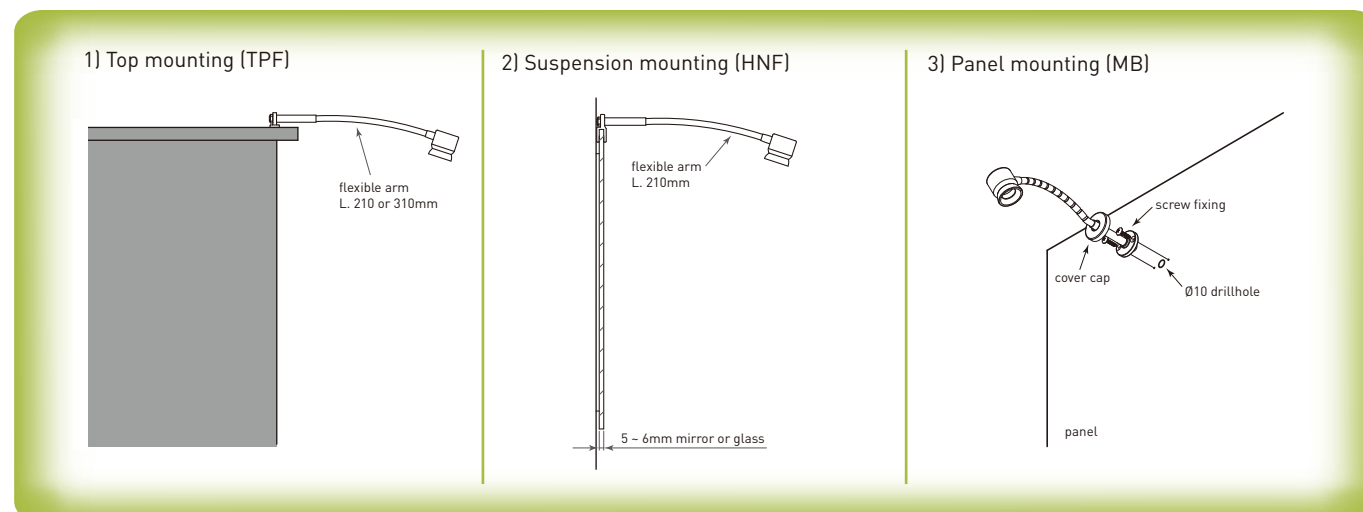

Uni Top LED Spotlight (2.5W) | **PLD1208**

- Application: accent spotlight in bathroom or wardrobe, display light, over cabinet light in shop or home
- Solid aluminium housing, suspension mounting (HNF), top mounting (TPF) or panel mounting (MB)
- With 40° optical lens
- Compatible power supply: 700mA constant current XP LED power system

Uni Top LED Spotlight (2.5W) | **PLD1208**

Illustration	Article Code	Model	Description
			polished chrome (PC), 1 LED 2.5 watts
suspension mounting			
	09.408.521	PLD1208-2HNF-PC-CW	arm L. 210mm, cool white
	09.408.511	PLD1208-2HNF-PC-WW	arm L. 210mm, warm white
top mounting			
	09.409.521	PLD1208-2TPF-PC-CW	arm L. 210mm, cool white
	09.409.511	PLD1208-2TPF-PC-WW	arm L. 210mm, warm white
top mounting			
	09.407.521	PLD1208-3TPF-PC-CW	arm L. 310mm, cool white
	09.407.511	PLD1208-3TPF-PC-WW	arm L. 310mm, warm white
panel mounting			
	09.405.521	PLD1208-2MB-PC-CW	arm L. 210mm, cool white
	09.405.511	PLD1208-2MB-PC-WW	arm L. 210mm, warm white
panel mounting			
	09.406.521	PLD1208-3MB-PC-CW	arm L. 310mm, cool white
	09.406.511	PLD1208-3MB-PC-WW	arm L. 310mm, warm white